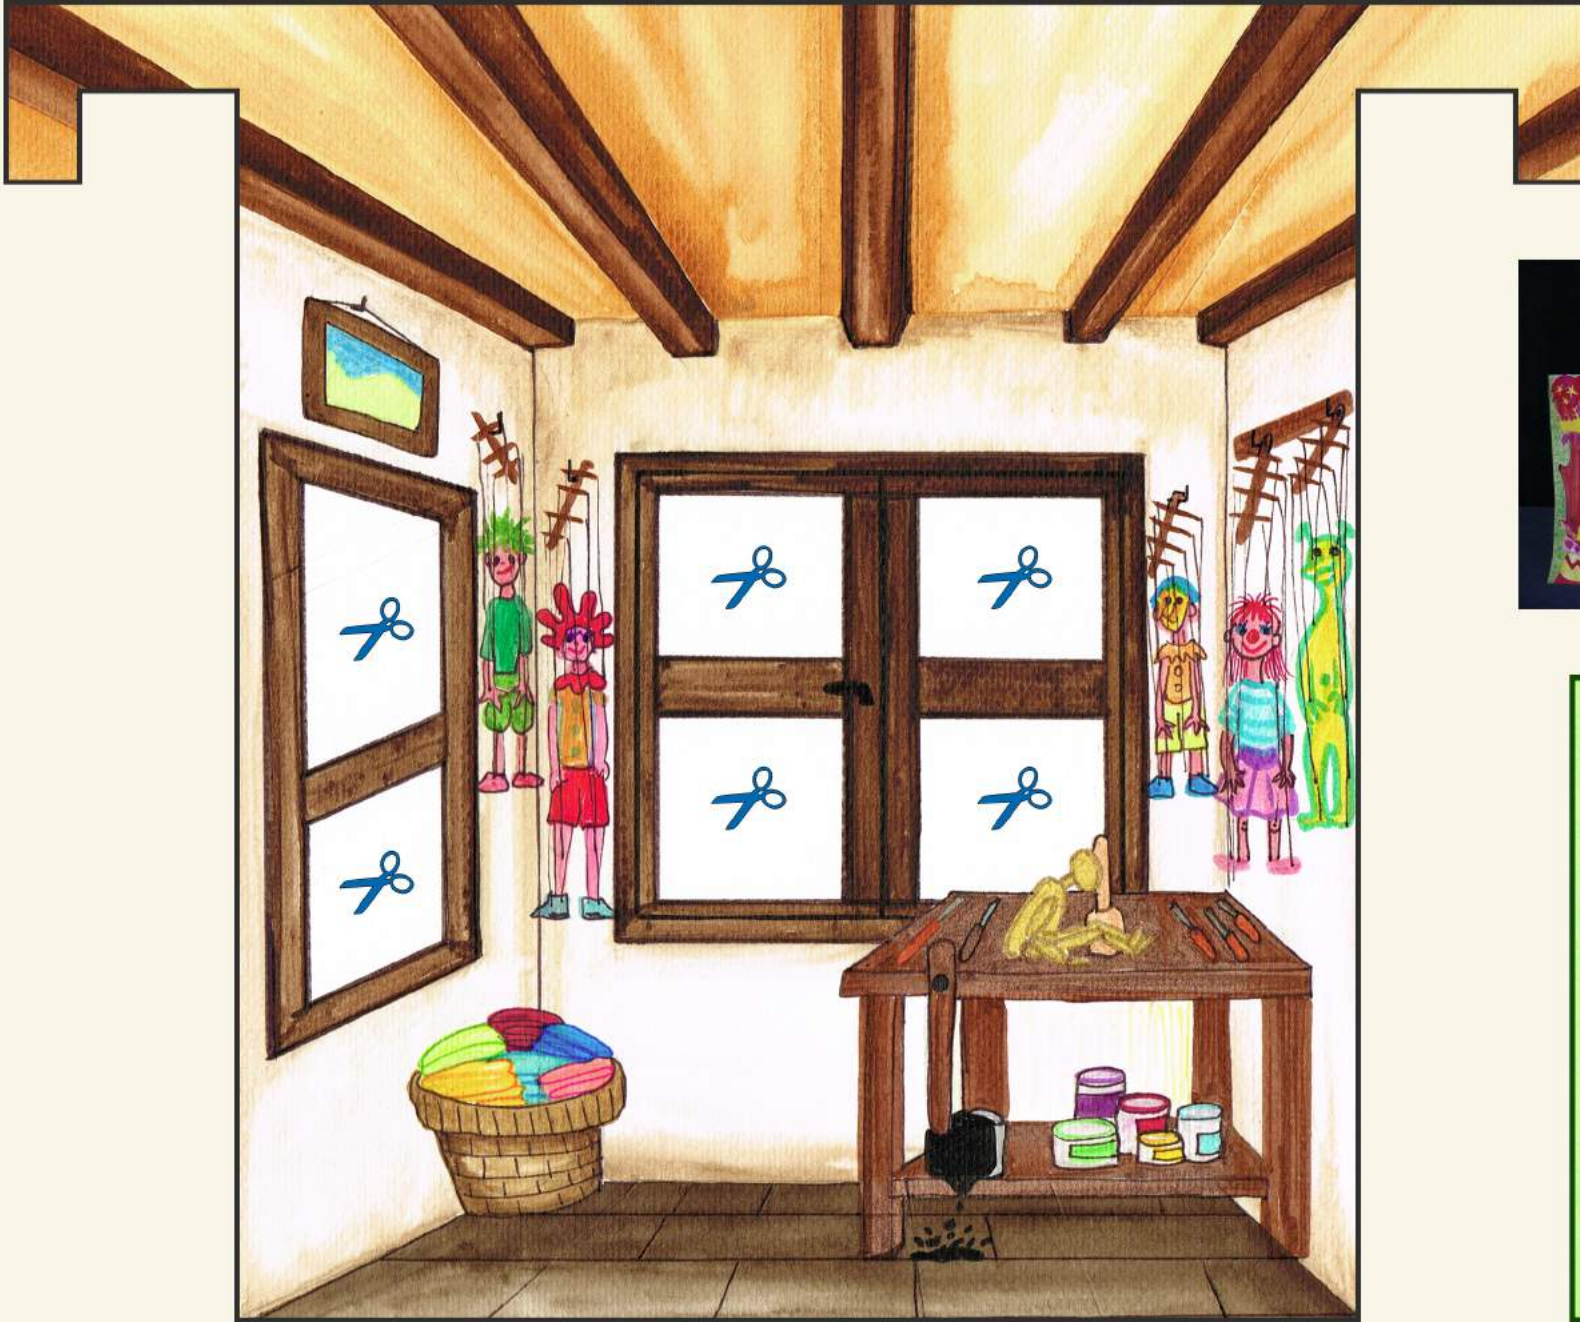

Cadeira
 Silla
 Chair

Chan
 Suelo
 Floor

Fada

Pedro

Entrada

Theatre Ticket

Lugar Place
 Día Date.....
 Hora Hour.....

Cadeira
Silla
Chair
 Chan
Suelo
Floor